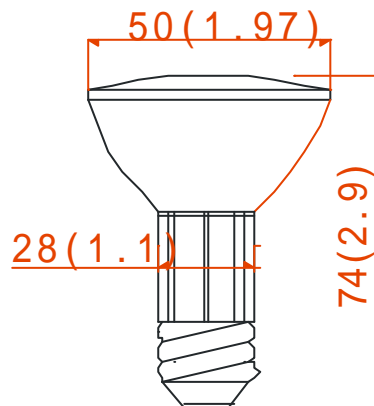

LED Spot Lamp

TLL-JDR-061-XX

Features:

- JDR LED Spot Lamp
- Product number: TLL-JDR-061-XX
- Led quantity : 18pcs/21pcs
- Voltage : 110V/220-240V
- Color : Red/ yellow/ blue/ green/ white/ orange/ purple
- Base : E27
- Life time : 50000 hours
- Weight : 0.13 kgs/pcs

Part Number	LED#	Color	Voltage	Watts (W)	Brightness (LM)	Life (H)	Base
TLL-JDR-061-R18	18	Red	110/220	1.5	11	50000	E27
TLL-JDR-061-Y18	18	Yellow	110/220	1.5	12	50000	E27
TLL-JDR-061-B18	18	Blue	110/220	1.5	12	50000	E27
TLL-JDR-061-G18	18	Green	110/220	1.5	23	50000	E27
TLL-JDR-061-w18	18	White	110/220	1.5	29	50000	E27
TLL-JDR-061-R21	21	Red	110/220	1.6	12	50000	E27
TLL-JDR-061-Y21	21	Yellow	110/220	1.6	14	50000	E27
TLL-JDR-061-B21	21	Blue	110/220	1.6	12	50000	E27
TLL-JDR-061-G21	21	Green	110/220	1.6	27	50000	E27
TLL-JDR-061-w21	21	White	110/220	1.6	33	50000	E27

Drawing

Notes:

1. All dimensions are in millimeters (inches)
2. Tolerance is $\pm 1\text{mm}(0.01\text{'})$ unless otherwise noted.
3. Specifications are subject to change without notice