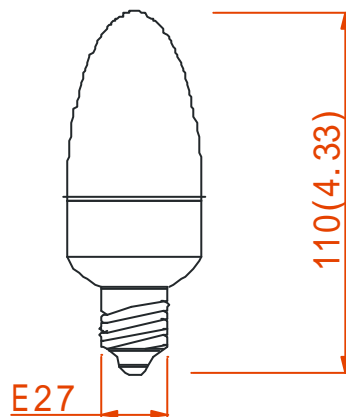

LED Candle Lamp

TLL-E27C-061-XX

Features:

- Candlelight Lamp
- Product Number : TLL-E27C-061-XX
- Led quantity : 4pcs/6pcs
- Voltage : 110V/220-240V AC
- Color : Red/ yellow/ blue/ green/ white/ orange/ purple
- Base : E27/B22/E14
- Life time : 50000 hours
- Weight : 0.13 kgs/pcs

Part Number	LED#	Color	Voltage	Watts (W)	Brightness (LM)	Life (H)	Base
TLL-E27C-061-R4	4	Red	110/220	1	4	50000	E27
TLL-E27C-061-Y4	4	Yellow	110/220	1	5	50000	E27
TLL-E27C-061-B4	4	Blue	110/220	1	5	50000	E27
TLL-E27C-061-G4	4	Green	110/220	1	7	50000	E27
TLL-E27C-061-w4	4	White	110/220	1	8	50000	E27
TLL-E27C-061-R6	6	Red	110/220	1	4	50000	E27
TLL-E27C-061-Y6	6	Yellow	110/220	1	5	50000	E27
TLL-E27C-061-B6	6	Blue	110/220	1	5	50000	E27
TLL-E27C-061-G6	6	Green	110/220	1	7	50000	E27
TLL-E27C-061-w6	6	White	110/220	1	8	50000	E27

Drawing

Notes:

1. All dimensions are in millimeters (inches)
2. Tolerance is $\pm 1\text{mm}(0.01\text{'})$ unless otherwise noted.
3. Specifications are subject to change without notice